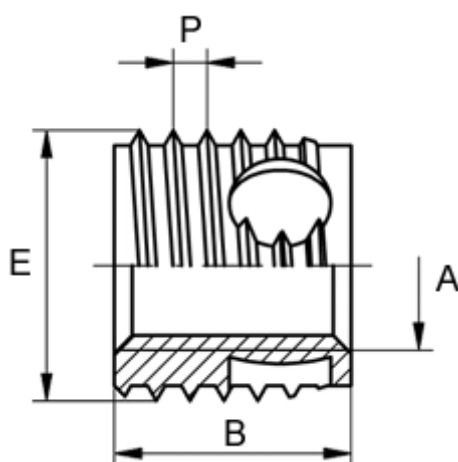

Article number: 12338000060500
Description: KLEE-coil 338 000 060.500
M6 St. steel 1.4305

Measures

Female thread A	= M6
Length B	= 12
Male thread E	= 10.0
Min hole depth blind hole	= 15
Thread pitch P	= 1.25
Type	= 338 000 060 ...